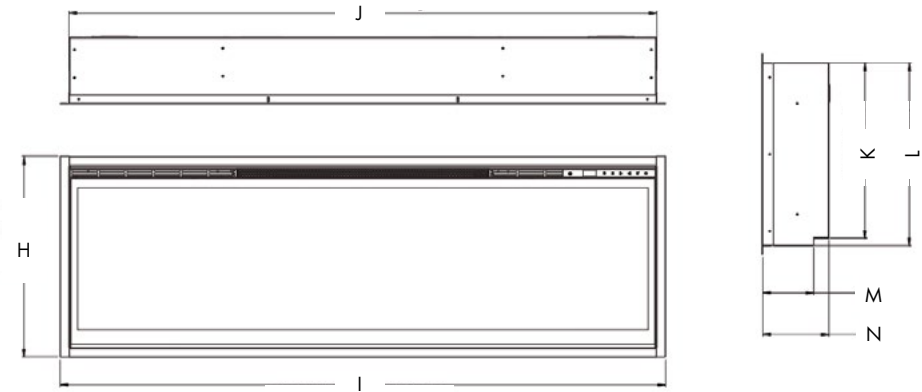

UNIT DIMENSIONS

MODEL	H	I	J	K	L	M	N
XLF50	419	1306	1278	381	402	110	147
XLF74	419	1915	1887	381	402	110	147
XLF100	419	2576	2548	381	402	110	147