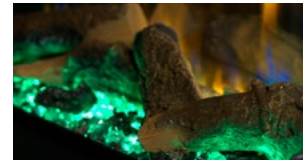

Tiled

Black

MULTIPLE FUEL BED THEMES

Green

Blue

Red

Light Blue

Purple