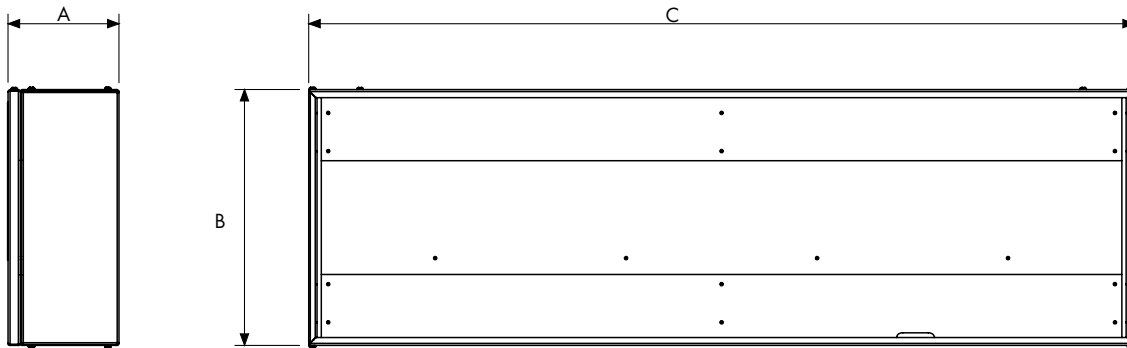

IGNITE XL 50" INSTALLATION KIT

✕ Flexible installation
Accessible to all consumers – homeowners, renters, and commercial clients alike

🔌 'Plug and play'
Surface mounted (plug-in) installation

🔪 Solid steel structure
Elegant cutting edge finish with solid steel surround

↔ Edge-to-edge
Flawless panoramic view of the dazzling flame

UNIT DIMENSIONS

MODEL	A	B	C
XLF50IK	174	402	1297

Opti-V® is the redefinition of the electric fireplace, expanding the realm of possibilities where traditional wood or gas flame installations are not possible. Design without limitations to create a flame feature that completes your perfect room. Available in two sizes, the Opti-V Single and Double transform even the most sophisticated of rooms into positively stunning spaces guaranteed to impress and inspire.