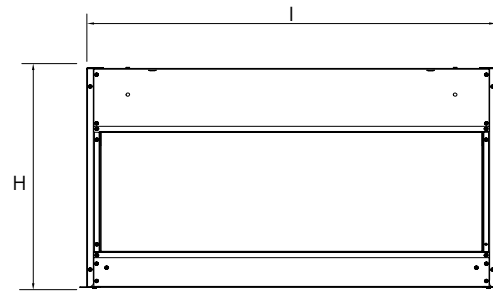

↔ Edge-to-edge
Flawless panoramic view of the dazzling flame

UNIT DIMENSIONS

MODEL	A	B	C
XLF50IK	174	402	1297

Opti-V® is the redefinition of the electric fireplace, expanding the realm of possibilities where traditional wood or gas flame installations are not possible. Design without limitations to create a flame feature that completes your perfect room. Available in two sizes, the Opti-V Single and Double transform even the most sophisticated of rooms into positively stunning spaces guaranteed to impress and inspire.

OPTI-V SINGLE & DOUBLE

MINIMUM FRAMEOUT DIMENSIONS

	PGF10	PGF20
A	900	1500
B	380	380
C	695 - 697	1315 - 1317
D	249 - 251	249 - 251
E	650 - 1100	650 - 1100
F	69	69
G	800	1420

- *1 - Minimum
- *2- E has no minimum, these measurements are for ideal viewing only

UNIT DIMENSIONS

	H	I	J	K	L	M	N
PGF10	450	736	760	694	345	248	70
PGF20	450	1356	1380	1314	345	248	70

OPTIMYST 500 & 1000

MINIMUM FRAMEOUT DIMENSIONS

* 1 - 229mm if the legs are closed fully
241mm if the legs are open fully