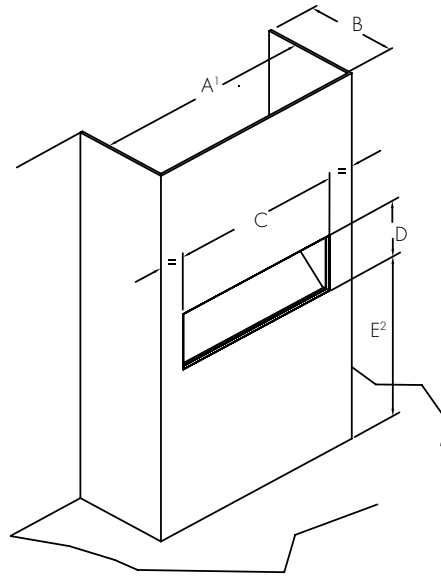

↔ Edge-to-edge
Flawless panoramic view of the dazzling flame

UNIT DIMENSIONS

MODEL	A	B	C
XLF50IK	174	402	1297

Opti-V® is the redefinition of the electric fireplace, expanding the realm of possibilities where traditional wood or gas flame installations are not possible. Design without limitations to create a flame feature that completes your perfect room. Available in two sizes, the Opti-V Single and Double transform even the most sophisticated of rooms into positively stunning spaces guaranteed to impress and inspire.

OPTI-V SINGLE & DOUBLE

MINIMUM FRAMEOUT DIMENSIONS

	PGF10	PGF20
A	900	1500
B	380	380
C	695 - 697	1315 - 1317
D	249 - 251	249 - 251
E	650 - 1100	650 - 1100
F	69	69
G	800	1420

- *1 - Minimum
- *2- E has no minimum, these measurements are for ideal viewing only