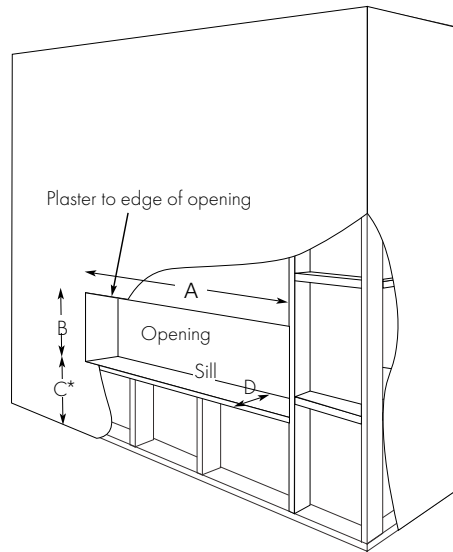

IGNITE XL 50" | 74" | 100"

MINIMUM FRAMEOUT DIMENSIONS

MODEL	A	B	C*	D
XLF50	1287	406	600	160
XLF74	1897	406	600	160
XLF100	2557	406	600	160

*C has no minimum, these measurements are for ideal viewing only