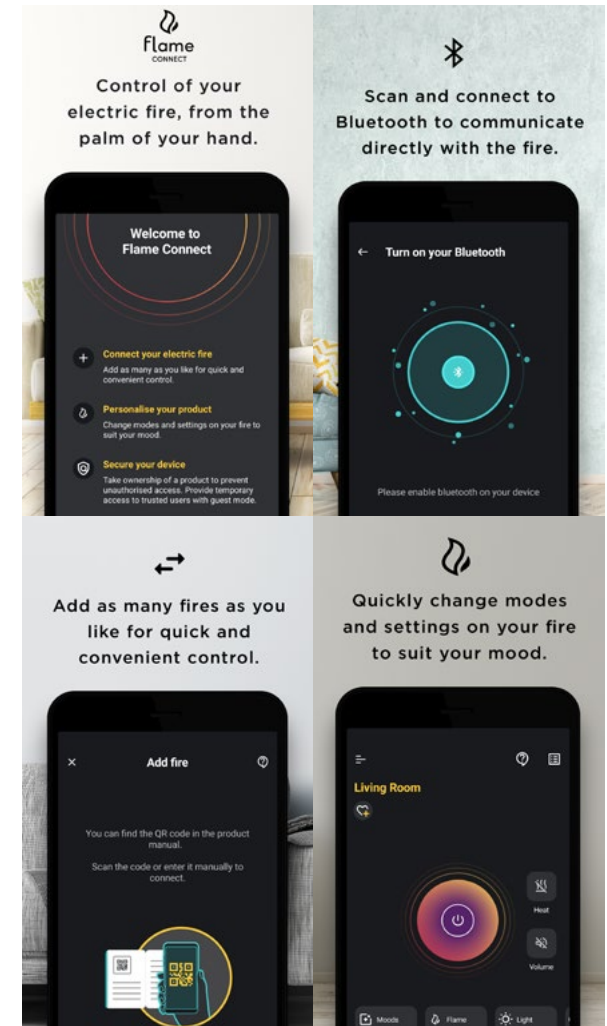

Colour-changing flame effects

Flame Connect App available for your smartphone

4 back panel options to suit your décor

7-day programmable timer

ComfortSaver - energy efficient 1.5kW heater, offering up to 11% saving

2 fuel bed options – traditional ceramic log set and clear crystals

Real flame crackling sound effect

Anti-reflective glass

SmartSense technology to detect room movement

FLAME CONNECT APP

Take full control of your electric fire with the easy and convenient interface, all from the palm of your hand. Simply scan the QR code on the installation manual and connect to Bluetooth to communicate directly with your fire.

By linking ownership of your fire with your account you can prevent unauthorised product access, and enable guest mode for temporary access to other Flame Connect trusted users. The app has support for multiple languages and a choice of Fahrenheit and Celcius readout.