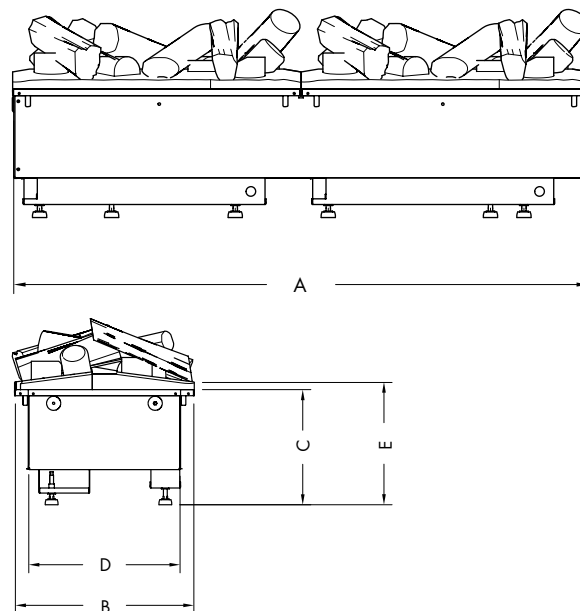

UNIT DIMENSIONS

	A	B	C	D	E
CAS 500	508	354	226	300	236
CAS 1000	1017	354	226	300	236

ACCESSORIES