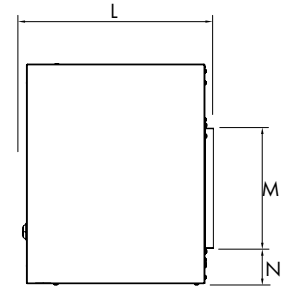

IGNITE XL 50" | 74" | 100"

MINIMUM FRAMEOUT DIMENSIONS

MODEL	A	B	C*	D
XLF50	1287	406	600	160
XLF74	1897	406	600	160
XLF100	2557	406	600	160

*C has no minimum, these measurements are for ideal viewing only

↔ Edge-to-edge
Flawless panoramic view of the dazzling flame

UNIT DIMENSIONS

MODEL	A	B	C
XLF50IK	174	402	1297

Opti-V® is the redefinition of the electric fireplace, expanding the realm of possibilities where traditional wood or gas flame installations are not possible. Design without limitations to create a flame feature that completes your perfect room. Available in two sizes, the Opti-V Single and Double transform even the most sophisticated of rooms into positively stunning spaces guaranteed to impress and inspire.

OPTI-V SINGLE & DOUBLE

MINIMUM FRAMEOUT DIMENSIONS

	PGF10	PGF20
A	900	1500
B	380	380
C	695 - 697	1315 - 1317
D	249 - 251	249 - 251
E	650 - 1100	650 - 1100
F	69	69
G	800	1420

- *1 - Minimum
- *2- E has no minimum, these measurements are for ideal viewing only

UNIT DIMENSIONS

	H	I	J	K	L	M	N
PGF10	450	736	760	694	345	248	70
PGF20	450	1356	1380	1314	345	248	70

OPTIMYST 500 & 1000

MINIMUM FRAMEOUT DIMENSIONS

* 1 - 229mm if the legs are closed fully
241mm if the legs are open fully