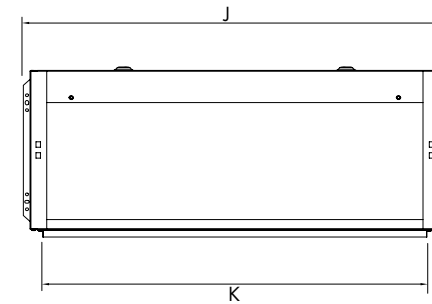

↔ Edge-to-edge
Flawless panoramic view of the dazzling flame

UNIT DIMENSIONS

MODEL	A	B	C
XLF50IK	174	402	1297

Opti-V® is the redefinition of the electric fireplace, expanding the realm of possibilities where traditional wood or gas flame installations are not possible. Design without limitations to create a flame feature that completes your perfect room. Available in two sizes, the Opti-V Single and Double transform even the most sophisticated of rooms into positively stunning spaces guaranteed to impress and inspire.

OPTI-V SINGLE & DOUBLE

MINIMUM FRAMEOUT DIMENSIONS

	PGF10	PGF20
A	900	1500
B	380	380
C	695 - 697	1315 - 1317
D	249 - 251	249 - 251
E	650 - 1100	650 - 1100
F	69	69
G	800	1420

- *1 - Minimum
- *2- E has no minimum, these measurements are for ideal viewing only

UNIT DIMENSIONS

	H	I	J	K	L	M	N
PGF10	450	736	760	694	345	248	70
PGF20	450	1356	1380	1314	345	248	70

OPTIMYST 500 & 1000

MINIMUM FRAMEOUT DIMENSIONS

* 1 - 229mm if the legs are closed fully
241mm if the legs are open fully