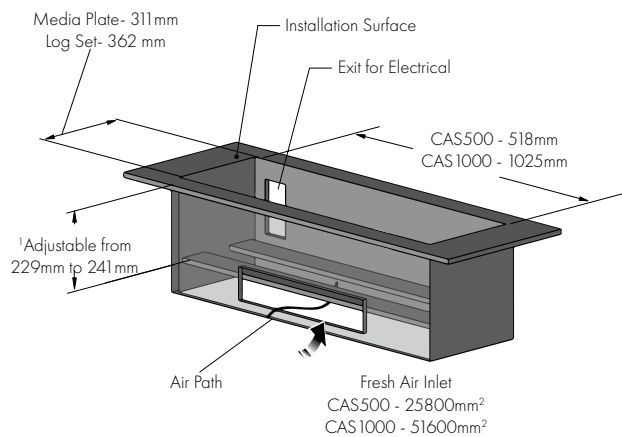

↔ Edge-to-edge
Flawless panoramic view of the dazzling flame

UNIT DIMENSIONS

MODEL	A	B	C
XLF50IK	174	402	1297

Opti-V® is the redefinition of the electric fireplace, expanding the realm of possibilities where traditional wood or gas flame installations are not possible. Design without limitations to create a flame feature that completes your perfect room. Available in two sizes, the Opti-V Single and Double transform even the most sophisticated of rooms into positively stunning spaces guaranteed to impress and inspire.

OPTI-V SINGLE & DOUBLE

MINIMUM FRAMEOUT DIMENSIONS

	PGF10	PGF20
A	900	1500
B	380	380
C	695 - 697	1315 - 1317
D	249 - 251	249 - 251
E	650 - 1100	650 - 1100
F	69	69
G	800	1420

- *1 - Minimum
- *2- E has no minimum, these measurements are for ideal viewing only

UNIT DIMENSIONS

	H	I	J	K	L	M	N
PGF10	450	736	760	694	345	248	70
PGF20	450	1356	1380	1314	345	248	70

OPTIMYST 500 & 1000

MINIMUM FRAMEOUT DIMENSIONS

* 1 - 229mm if the legs are closed fully
241mm if the legs are open fully