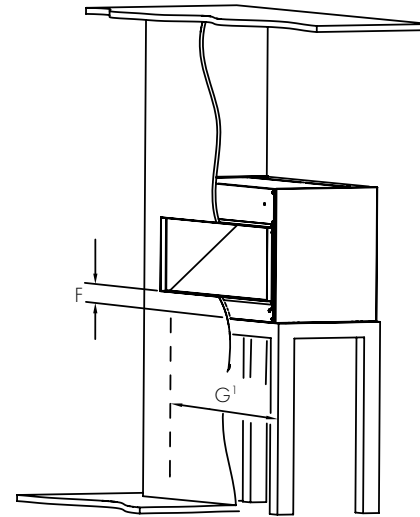

OPTI-V SINGLE & DOUBLE

MINIMUM FRAMEOUT DIMENSIONS

	PGF10	PGF20
A	900	1500
B	380	380
C	695 - 697	1315 - 1317
D	249 - 251	249 - 251
E	650 - 1100	650 - 1100
F	69	69
G	800	1420

- *1 - Minimum
- *2- E has no minimum, these measurements are for ideal viewing only